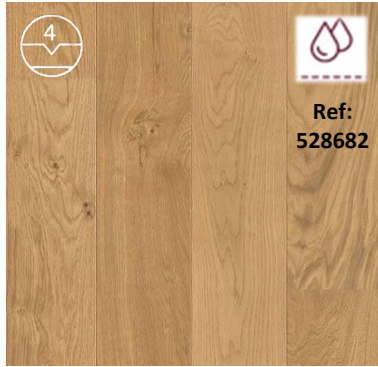

Roble Markant 4V 547503**
nD: Barniz Mate